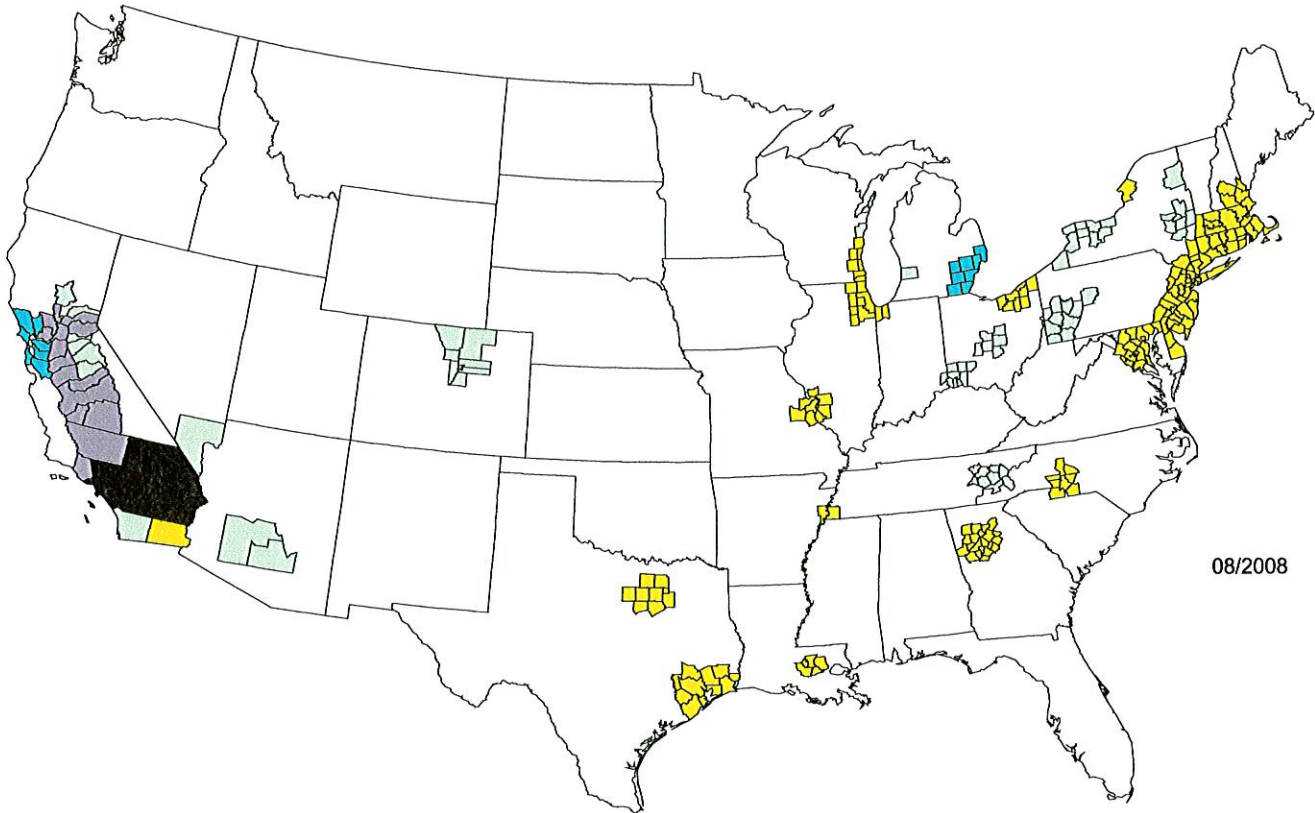

Counties Designated Nonattainment for 8-hour Ozone

08/2008

Classification colors are shown for whole counties and denote the highest area classification that the county is in